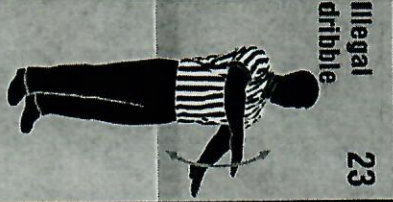

Violations